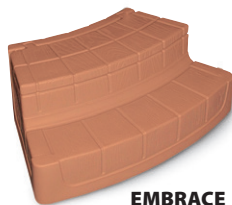

LIMITED LIFETIME WARRANTY

SHOWN IN LIGHT REDWOOD WITH OPTIONAL HAND RAIL AND PLANTERS

LARGE FOOTPRINT combines with substantial step weight to ensure an extremely stable platform.

STEP 'N STOW SPECIFICATIONS			
	Concept 1	Concept 2	EMBRACE
Lockable	Yes	No	Yes
Height (floor to top step)	17"	17"	17"
Overall Depth	27"	27"	25"
Width	42"	42"	42"
Net Weight	38 lbs.	35 lbs.	30 lbs.

Coastal Gray shown

EMBRACE

- Designed for round tubs
- Lockable, Hand Rail option

Light Redwood shown

CONCEPT 2

- 180° step accessibility
- Attractive curved front design

Light Redwood shown

FEATURES

Spacious dry storage beneath the top step Beware of less-than-adequate imitations. If you are looking for a place to park a billfold and a small bottle of wine, a step with a molded "tray" may do. If you want **LOCKABLE** storage for chemicals, towels, robes and toys, make sure you choose Step'n Stow!